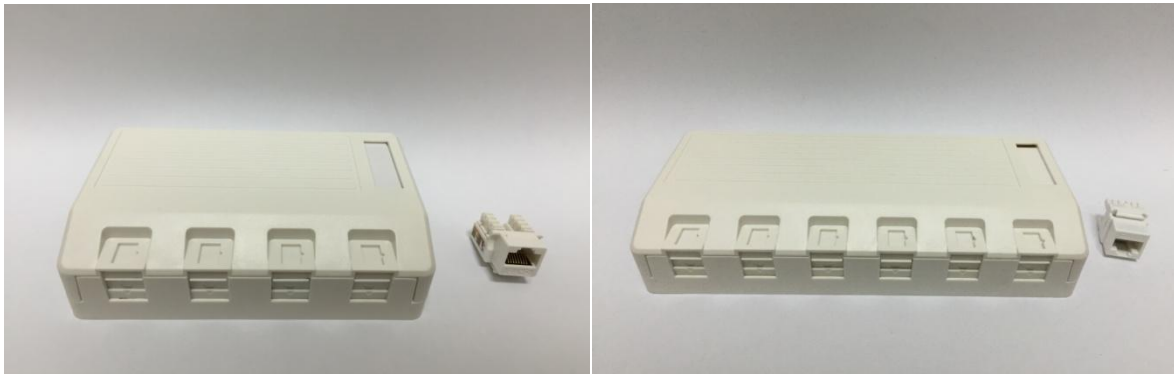

DATA SURFACE MOUNTING BOX

Product information

- Brand: NEE
- Color: White
- Material: ABS
- Surface Boxes provide surface mounting of 4 and 6 ports accommodate both shielded and unshielded Keystone Jacks with dust shutter.
- The unit comes with counting screws and double-sided adhesive for quick installation.
- Fast and easy removal of upper casing
- 50U-Goldplated Keystone available
- RoHS compliant & meets UL 94V-0 rated.

Measurement

<u>ITEM NO.</u>	<u>DESCRIPTION</u>	<u>DIMENSIONS (mm)</u>
NFP-04	4-Ports Surface box	H40 x W86 x L126
NFP-06	6-Ports Surface box	H40 x W86 x L181